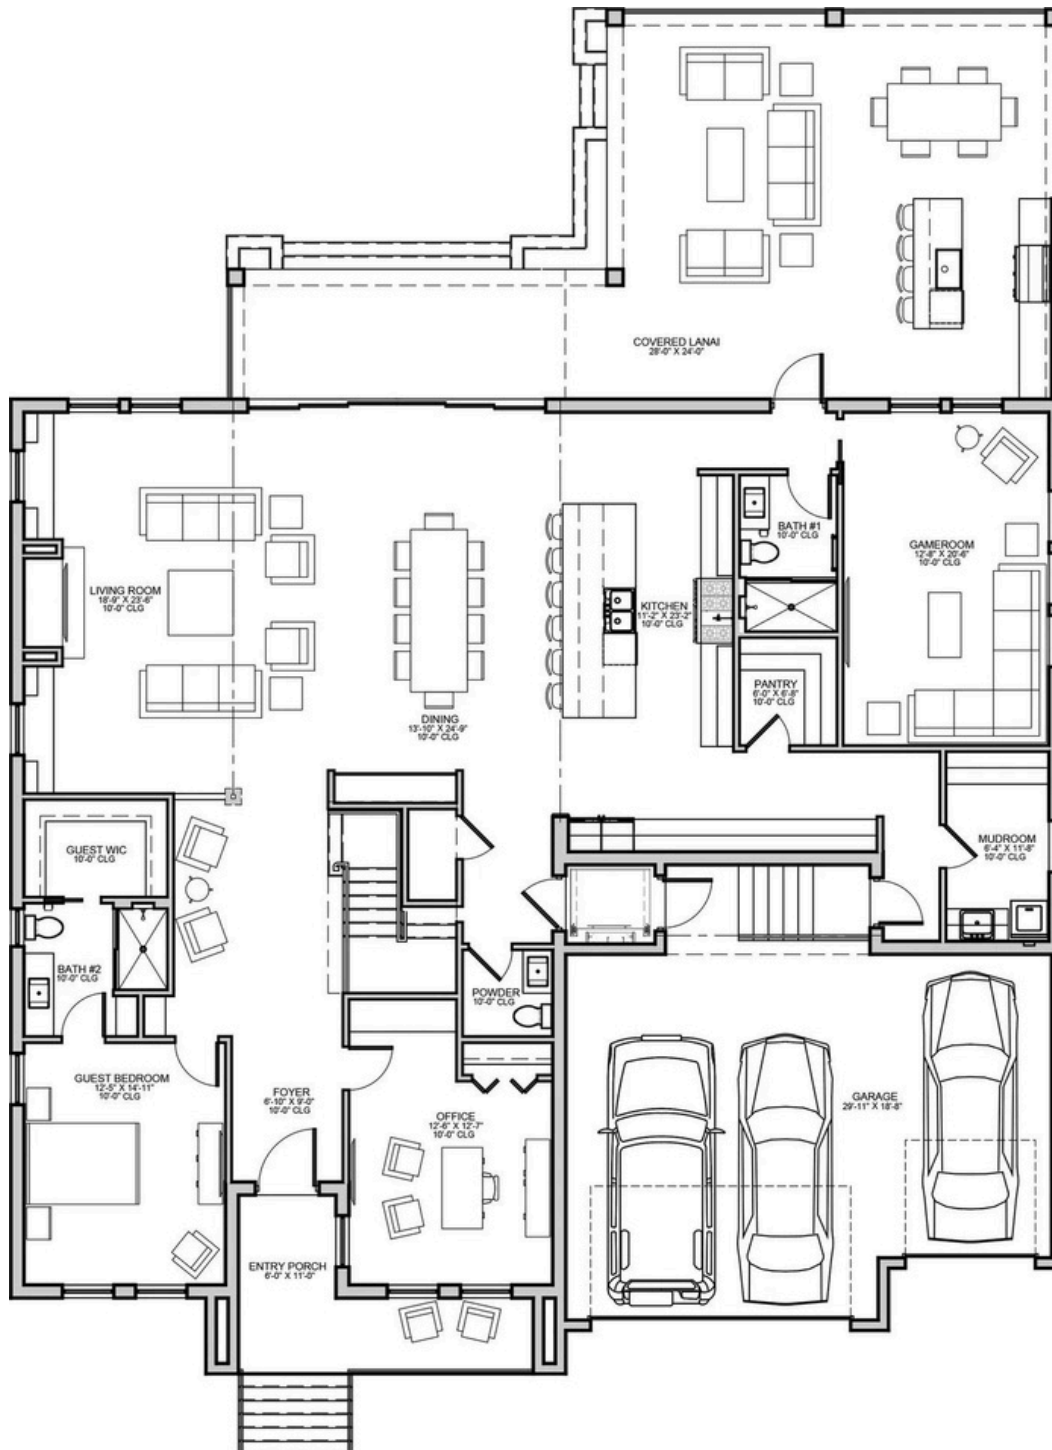

# The Skyline

1st Floor, 2,824 SF

5 Bed | 6 Bath | 2-Half Baths | 3-Car Garage  
Game Room, Office, & Loft - 5,469 SF

941-745-1773

# The Skyline

2nd Floor, 2,645 SF

5 Bed | 6 Bath | 2-Half Baths | 3-Car Garage  
Game Room, Office, & Loft - 5,469 SF