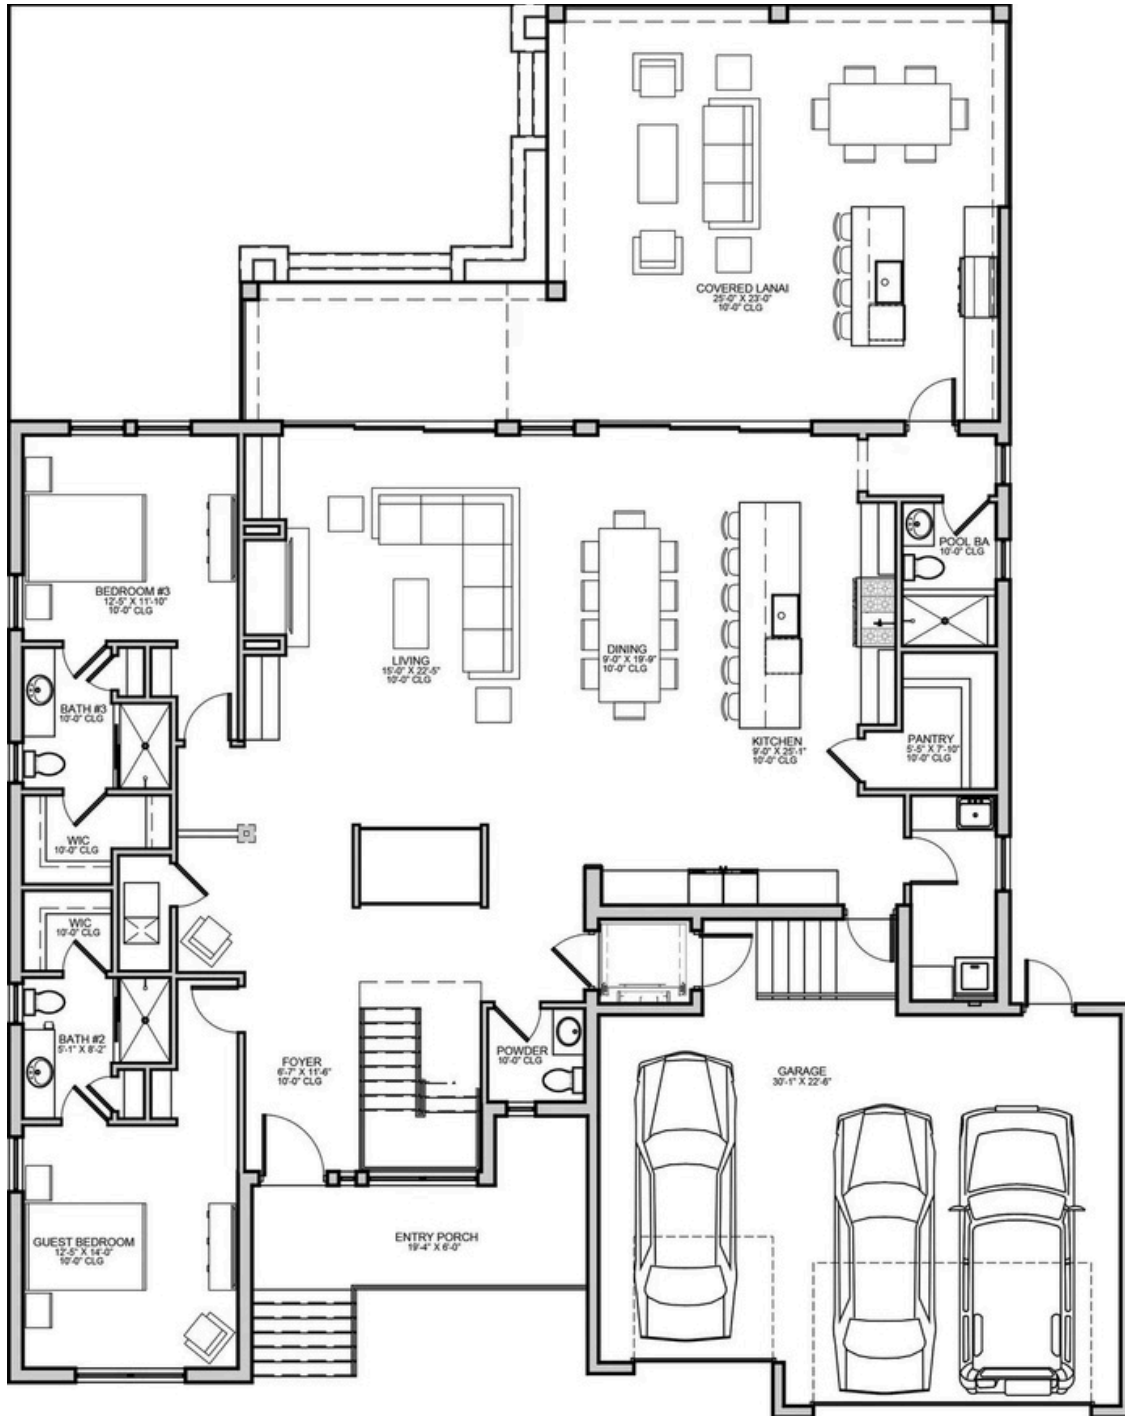

# The Retreat

1st Floor, 2,377 SF

5 Bed | 6.5 Bath | 3-Car Garage | Loft - 4,709 SF

941-745-1773

# The Retreat

2nd Floor, 2,332 SF

5 Bed | 6.5 Bath | 3-Car Garage | Loft - 4,709 SF