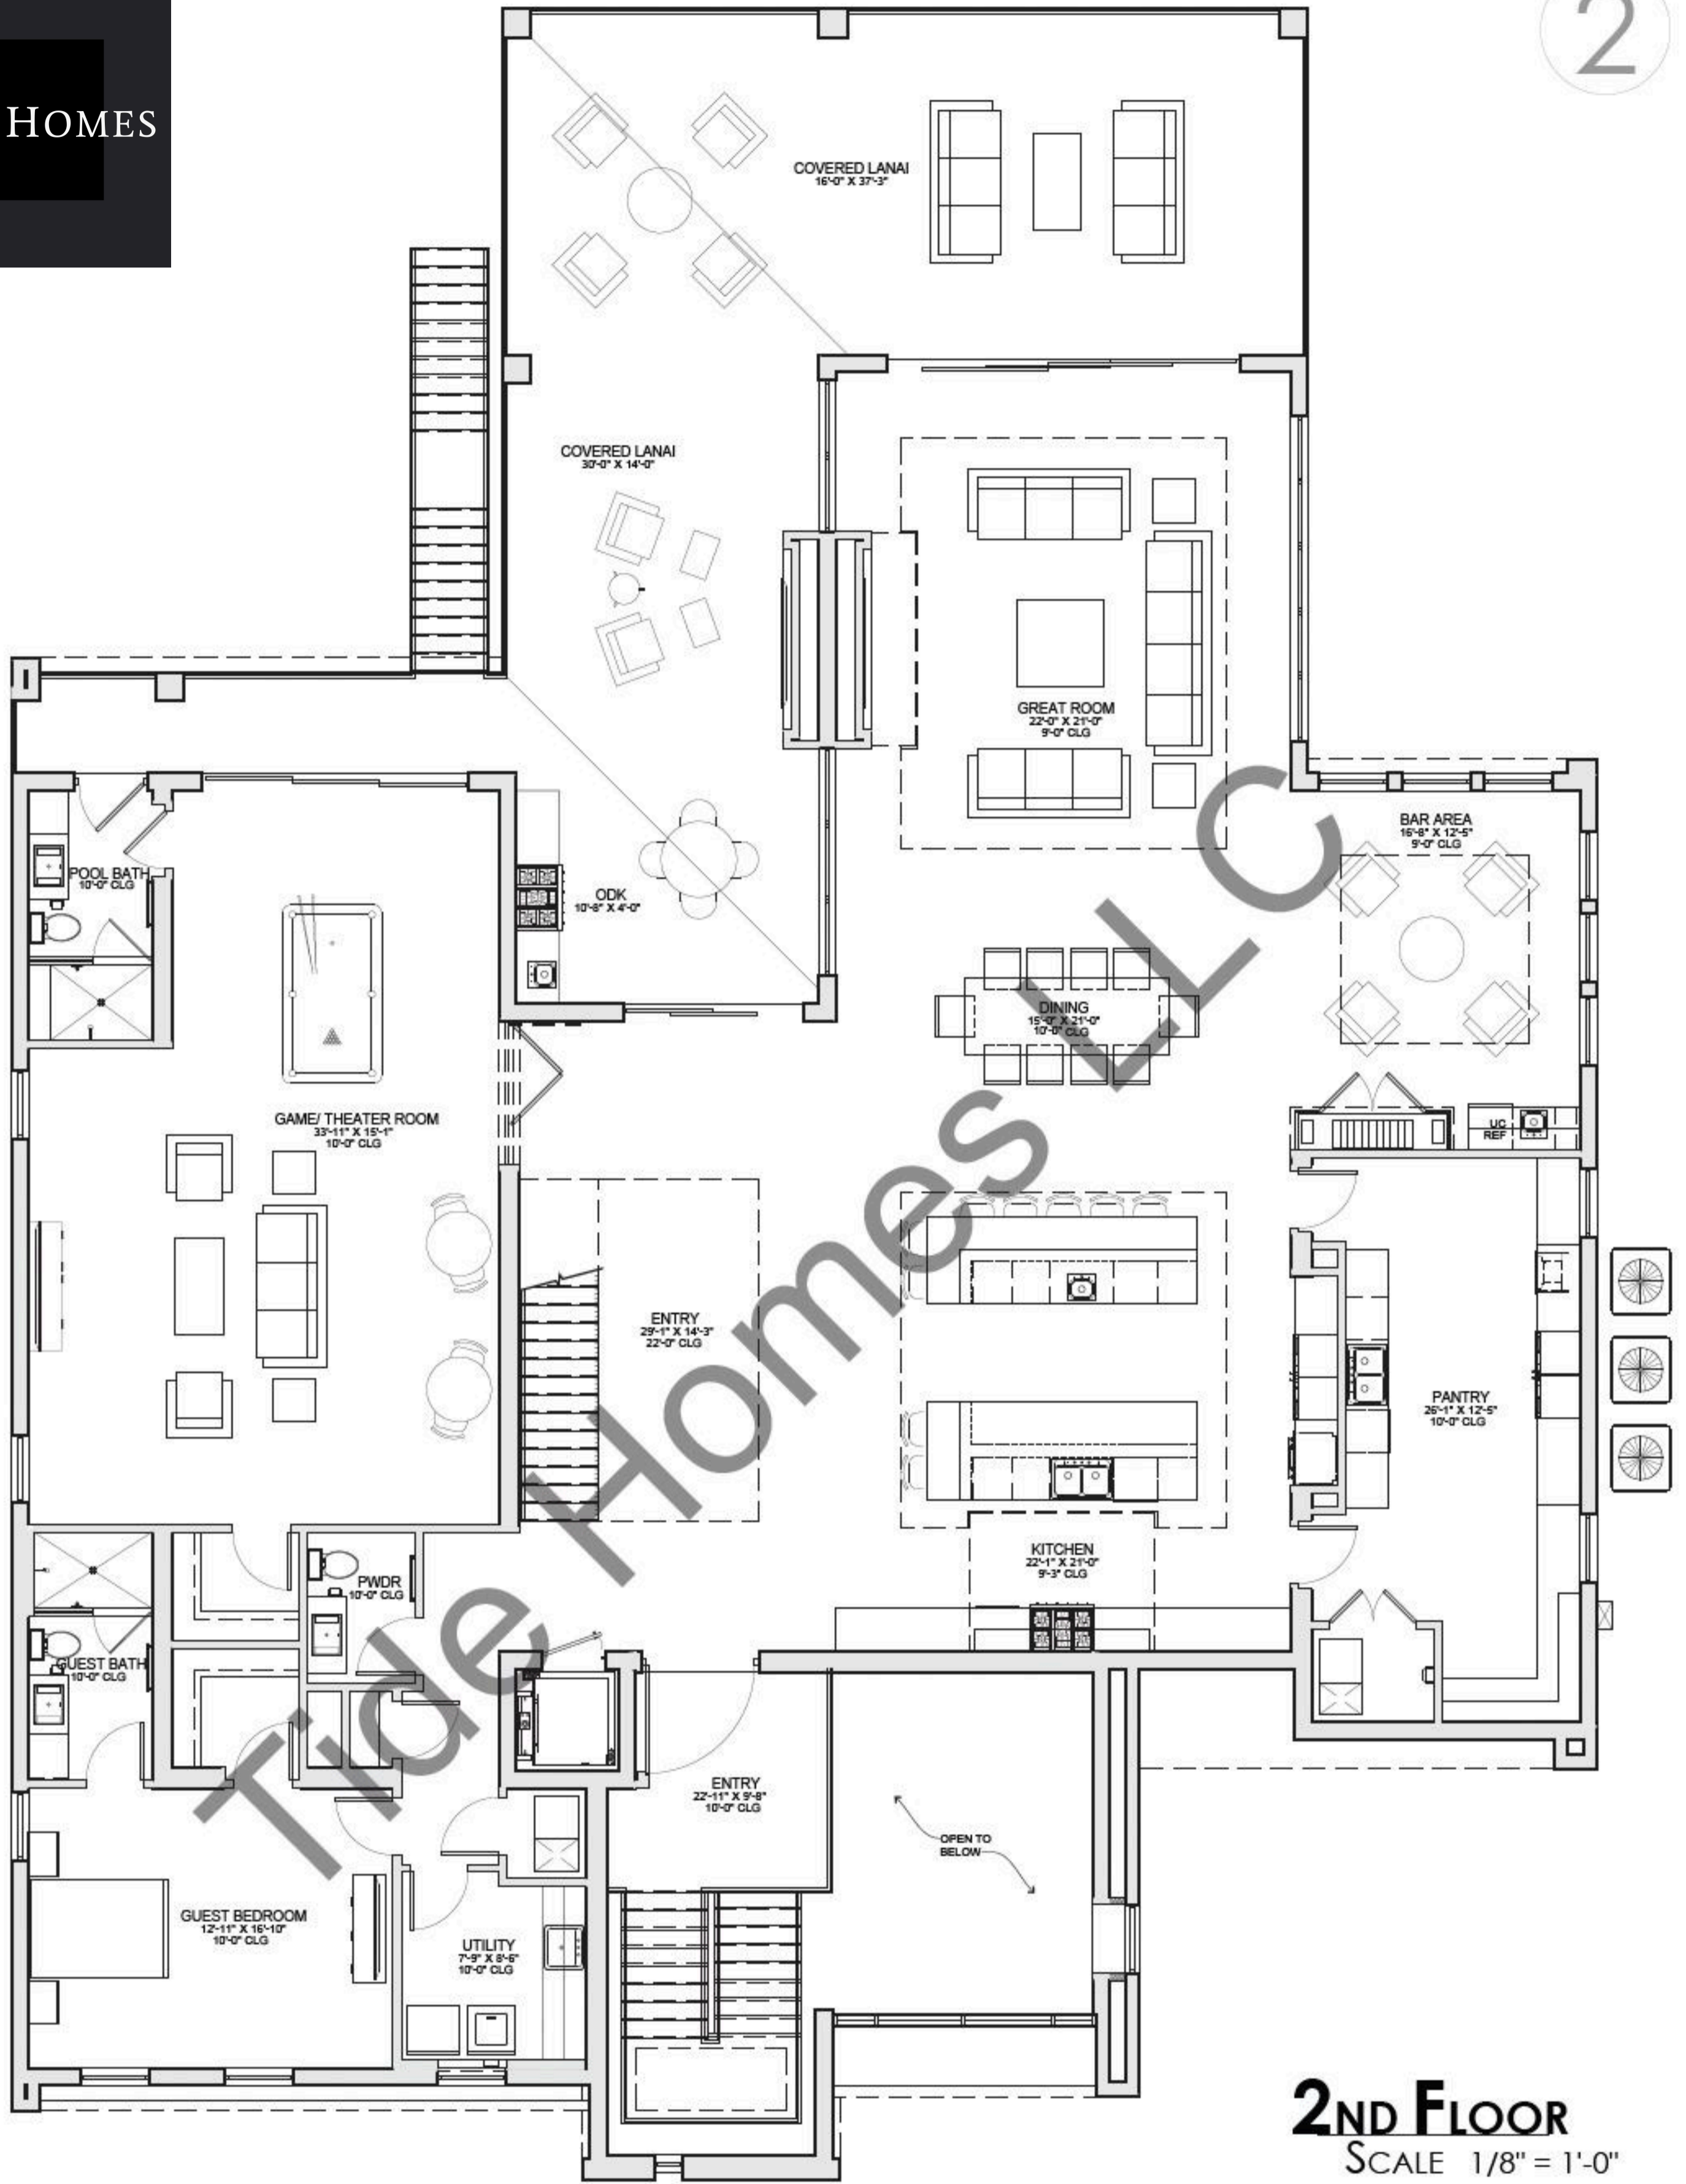

1^{ST FLOOR}
SCALE 1/8" = 1'-0"

FEATURES:

1 ^{ST FLOOR} LIVING AREA:	479 SF
2 ^{ND FLOOR} LIVING AREA:	4,007 SF
3 ^{RD FLOOR} LIVING AREA:	3,677 SF
TOTAL BEDROOM COUNT:	6 BED
TOTAL BATHROOM COUNT:	6.5 BATH
GARAGE:	4 CAR + BOAT STORAGE
OTHER FEATURES:	GAME ROOM , PREP KITCHEN/PANTRY, GRAND ENTRY

2ND FLOOR
SCALE 1/8" = 1'-0"

FEATURES:

1ST FLOOR LIVING AREA:	479 SF
2ND FLOOR LIVING AREA:	4,007 SF
3RD FLOOR LIVING AREA:	3,677 SF
TOTAL BEDROOM COUNT:	6 BED
TOTAL BATHROOM COUNT:	6.5 BATH
GARAGE:	4 CAR + BOAT STORAGE
OTHER FEATURES:	GAME ROOM , PREP KITCHEN/PANTRY, GRAND ENTRY

3RD FLOOR
SCALE 1/8" = 1'-0"

FEATURES:

1ST FLOOR LIVING AREA:	479 SF
2ND FLOOR LIVING AREA:	4,007 SF
3RD FLOOR LIVING AREA:	3,677 SF
TOTAL BEDROOM COUNT:	6 BED
TOTAL BATHROOM COUNT:	6.5 BATH
GARAGE:	4 CAR + BOAT STORAGE
OTHER FEATURES:	GAME ROOM , PREP KITCHEN/PANTRY, GRAND ENTRY