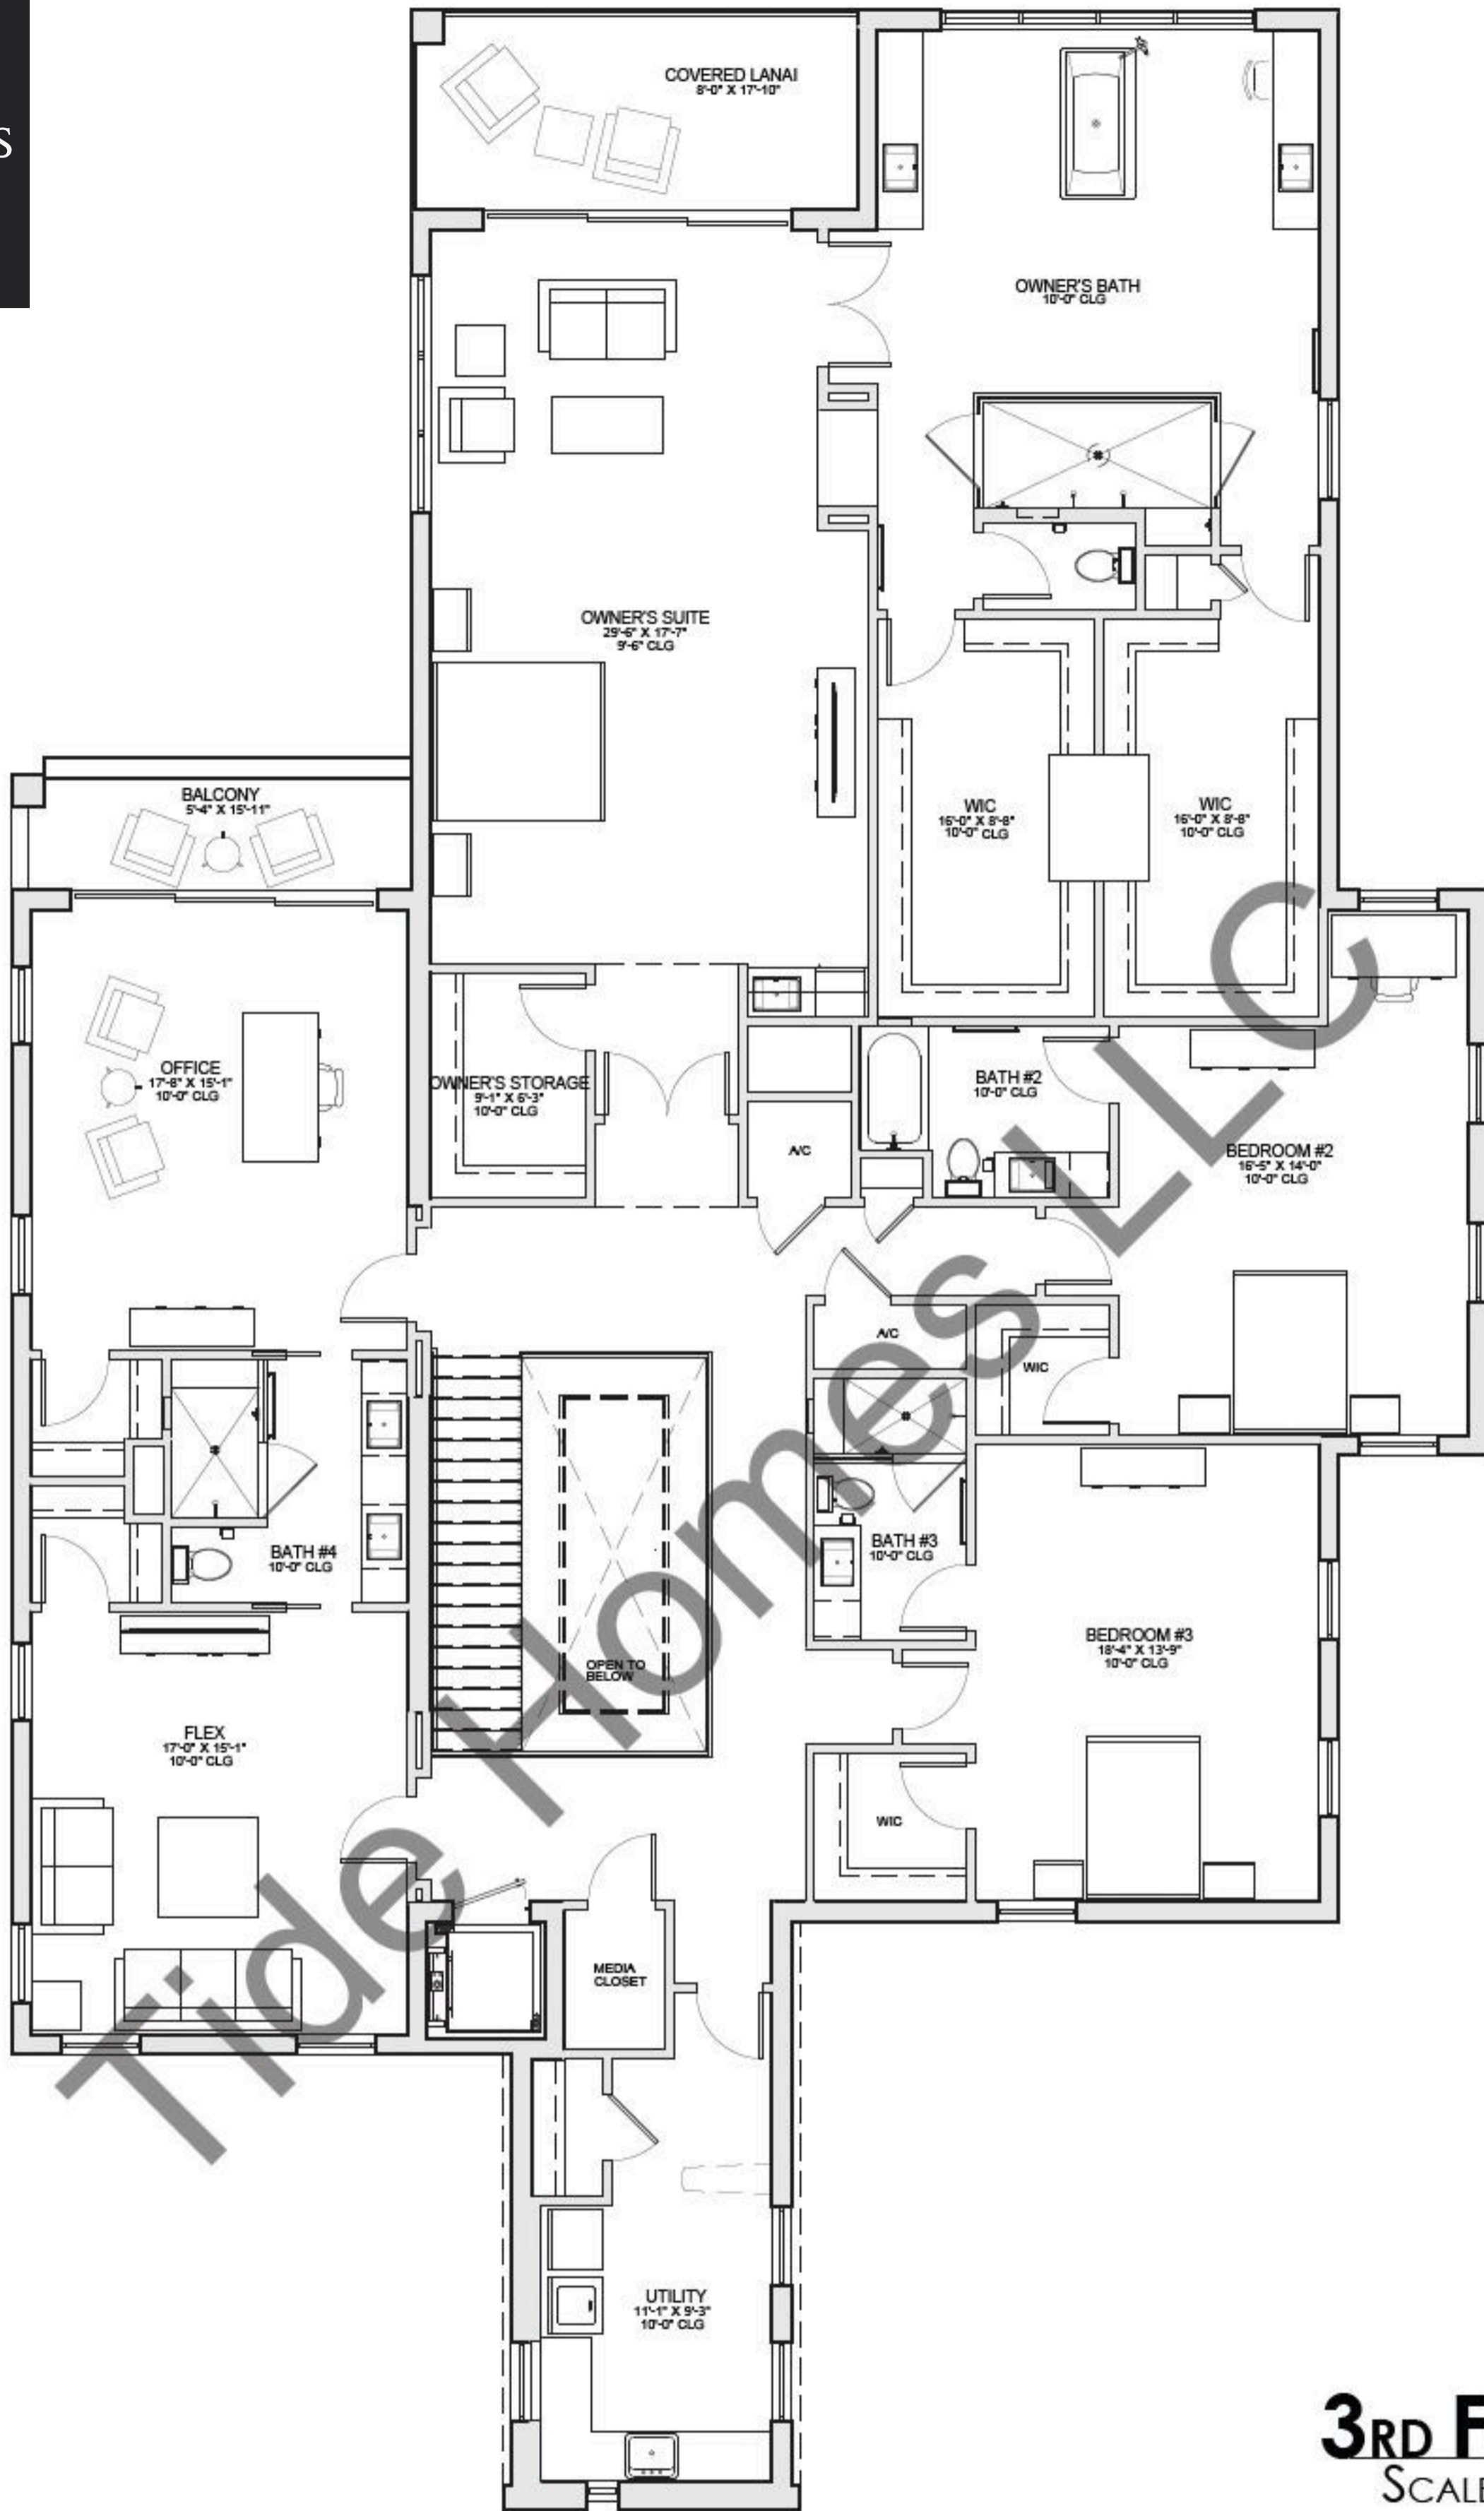

1^{ST FLOOR}
SCALE 1/8" = 1'-0"

FEATURES:

1 ^{ST FLOOR} LIVING AREA:	479 SF
2 ^{ND FLOOR} LIVING AREA:	4,007 SF
3 ^{RD FLOOR} LIVING AREA:	3,677 SF
TOTAL BEDROOM COUNT:	6 BED
TOTAL BATHROOM COUNT:	6.5 BATH
GARAGE:	4 CAR + BOAT STORAGE
OTHER FEATURES:	GAME ROOM , PREP KITCHEN/PANTRY, GRAND ENTRY

2ND FLOOR
SCALE 1/8" = 1'-0"

FEATURES:

1ST FLOOR LIVING AREA:	479 SF
2ND FLOOR LIVING AREA:	4,007 SF
3RD FLOOR LIVING AREA:	3,677 SF
TOTAL BEDROOM COUNT:	6 BED
TOTAL BATHROOM COUNT:	6.5 BATH
GARAGE:	4 CAR + BOAT STORAGE
OTHER FEATURES:	GAME ROOM , PREP KITCHEN/PANTRY, GRAND ENTRY

3RD FLOOR
SCALE 1/8" = 1'-0"

FEATURES:

1ST FLOOR LIVING AREA:	479 SF
2ND FLOOR LIVING AREA:	4,007 SF
3RD FLOOR LIVING AREA:	3,677 SF
TOTAL BEDROOM COUNT:	6 BED
TOTAL BATHROOM COUNT:	6.5 BATH
GARAGE:	4 CAR + BOAT STORAGE
OTHER FEATURES:	GAME ROOM , PREP KITCHEN/PANTRY, GRAND ENTRY